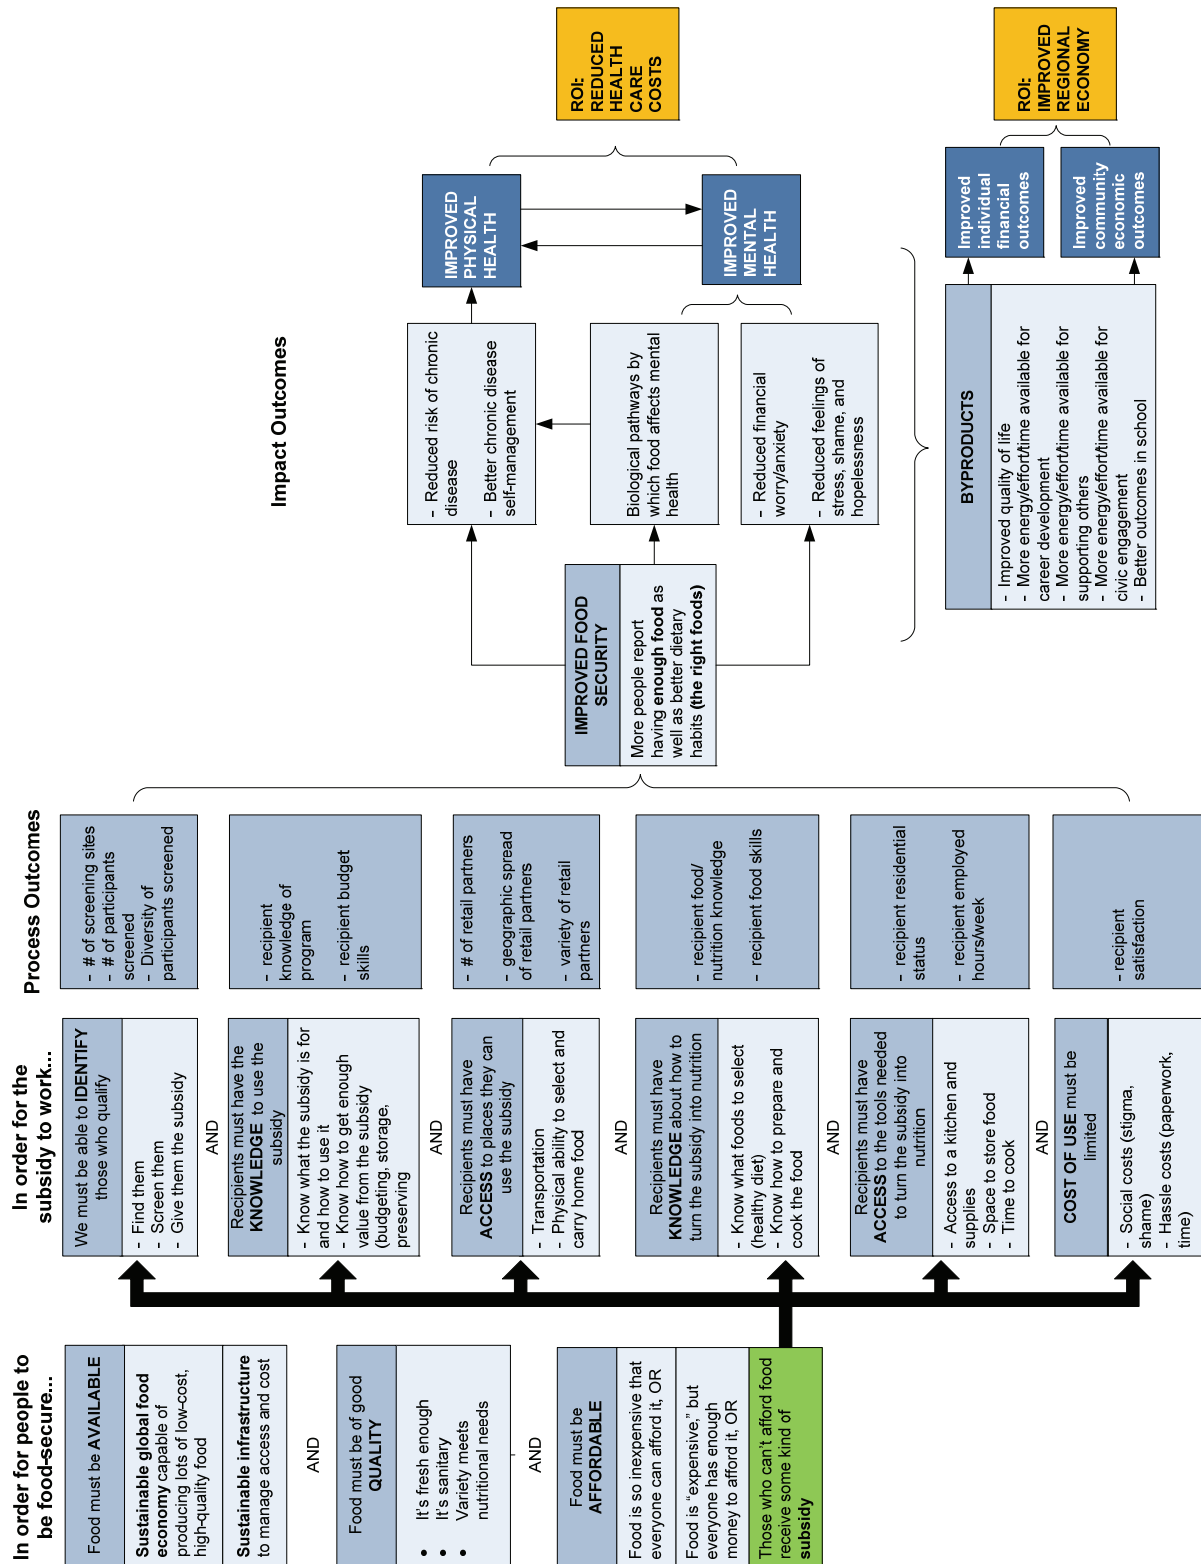

PROPOSED LOGIC MODEL

Logic model was developed in collaboration with Hannah Cohen-Cline at CORE.